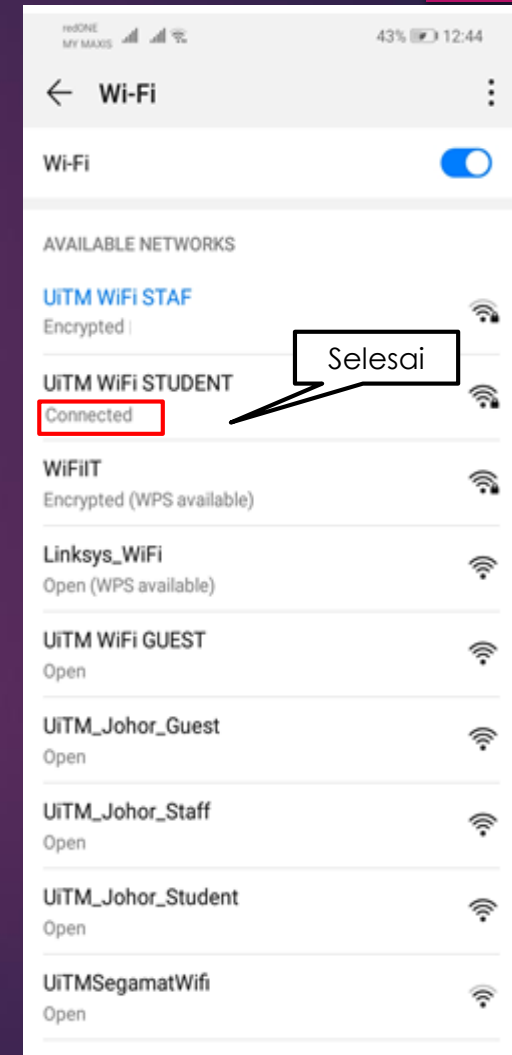

Pilih PEAP

Pilih none
atau
do not validate
atau
(Unspecified)

Student Portal
Username

Kosongkan

Masukkan
katalaluan
Student Portal

Klik Connect