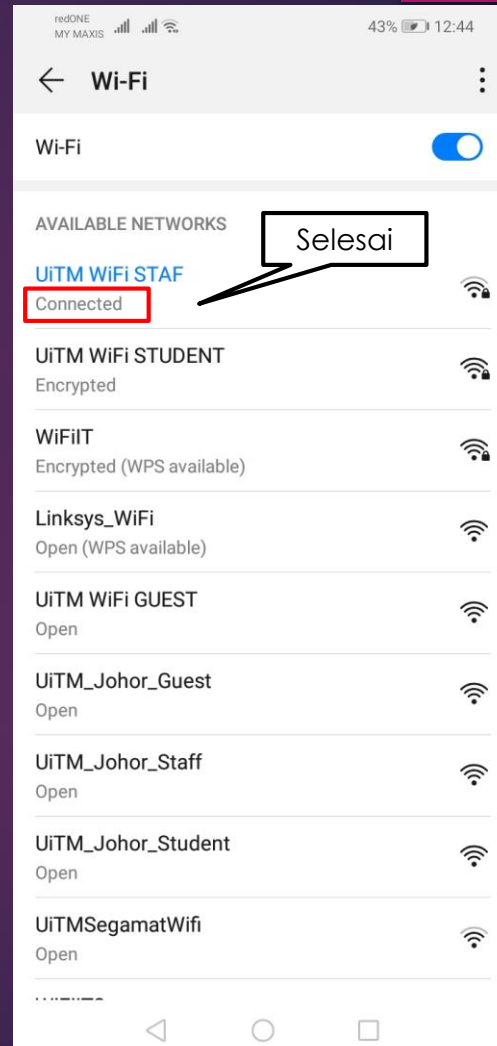

The screenshot shows the 'Uitm WiFi STAF Activation ID' web form. At the top, there is a navigation bar with a home icon and the text 'Uitm WiFi STAF Activation ID' and an 'Email' button. Below this is the header area featuring the Uitm logo and the text 'UNIVERSITI TEKNOLOGI MARA' and 'Pejabat Pembangunan Infrastruktur dan Infostruktur'. A green bar contains a checked checkbox and the text 'Email an Activation ID link'. A yellow bar contains an information icon and the text 'Enter your IC No. and your Uitm EMAIL ADDRESS to activate your password. You will receive the email, click the link inside to complete the activation.' Below this is the form area with two input fields: 'Staff IC No.' with the placeholder text 'NO KAD PENGENALAN' and 'Email' with the placeholder text '@uitm.edu.my' and 'ALAMAT EMEL'. A green 'Send' button is located below the input fields.

4. PENGESAHAN ID WIFI

* Webmail ID adalah emel rasmi UiTM

Contoh : (mrizal@uitm.edu.my) ID **mrizal**

* New Change Password adalah **katalaluan yang anda cipta**

AKAUN ANDA TELAH DIAKTIFKAN DAN ANDA BOLEH MENGGUNAKAN SSID UiTM WIFI STAF

**PENGGUNA YANG TELAH
MENGAKTIFKAN WIFI ID**

ANDROID USER STAF

Pilih SSID
UiTM WiFi
STAF

Pilih PEAP

Pilih none
atau
do not validate
atau
(Unspecified)

Masukkan
webmail id
tanpa
@uitm.edu.my

Kosongkan

Masukkan
katalaluan

Klik Connect

Selesai

ANDROID USER STUDENT

Pilih SSID
UiTM WiFi
STUDENT

Pilih PEAP

Pilih none
atau
do not validate
atau
(Unspecified)

Student Portal
Username

Kosongkan