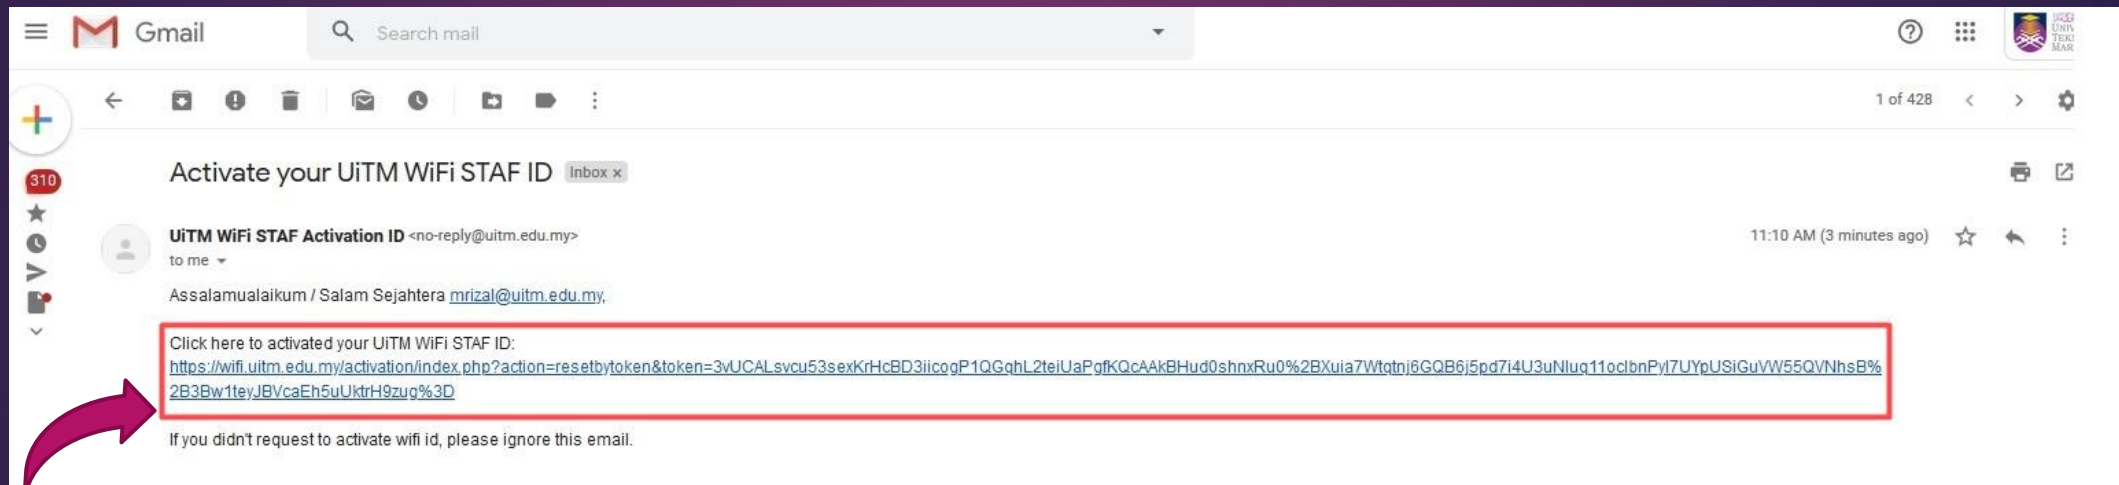

2. LINK PENGAKTIFAN

Klik Link Untuk aktifkan Wifi ID