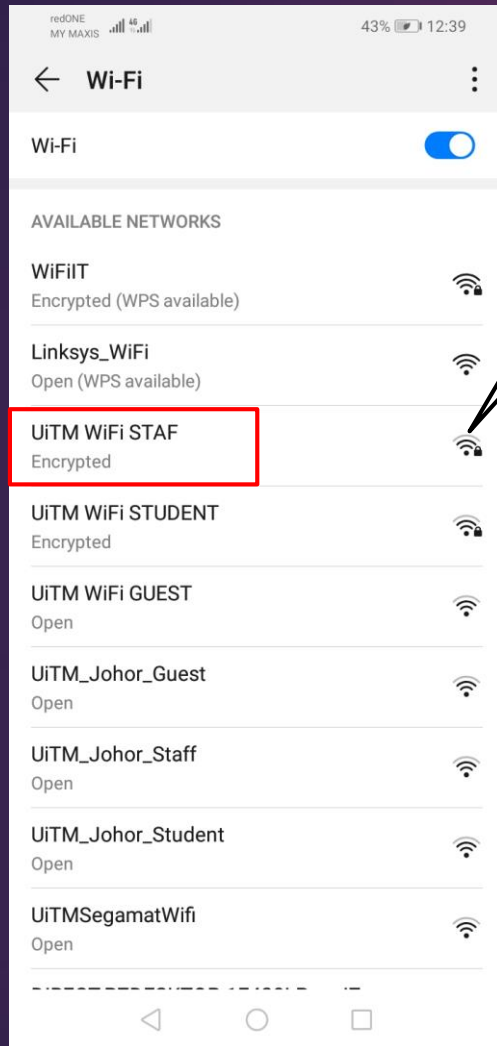

The screenshot shows the 'Uitm WiFi STAF Activation ID' web form. At the top, there is a navigation bar with a home icon and the text 'Uitm WiFi STAF Activation ID' and an 'Email' button. Below this is the header area featuring the Uitm logo and the text 'UNIVERSITI TEKNOLOGI MARA' and 'Pejabat Pembangunan Infrastruktur dan Infostruktur'. A green bar contains a checked checkbox and the text 'Email an Activation ID link'. A yellow bar contains an information icon and the text 'Enter your IC No. and your Uitm EMAIL ADDRESS to activate your password. You will receive the email, click the link inside to complete the activation.' Below this is the form area with two input fields: 'Staff IC No.' with the placeholder text 'NO KAD PENGENALAN' and 'Email' with the placeholder text '@uitm.edu.my' and 'ALAMAT EMEL'. A green 'Send' button is located below the input fields.

4. PENGESAHAN ID WIFI

* Webmail ID adalah emel rasmi UiTM

Contoh : (mrizal@uitm.edu.my) ID **mrizal**

* New Change Password adalah **katalaluan yang anda cipta**

AKAUN ANDA TELAH DIAKTIFKAN DAN ANDA BOLEH MENGGUNAKAN SSID UiTM WIFI STAF

**PENGGUNA YANG TELAH
MENGAKTIFKAN WIFI ID**

ANDROID USER STAF

Pilih SSID
UiTM WiFi
STAF

Pilih PEAP

Pilih none
atau
do not validate
atau
(Unspecified)

Masukkan
webmail id
tanpa
@uitm.edu.my

Kosongkan

Masukkan
katalaluan