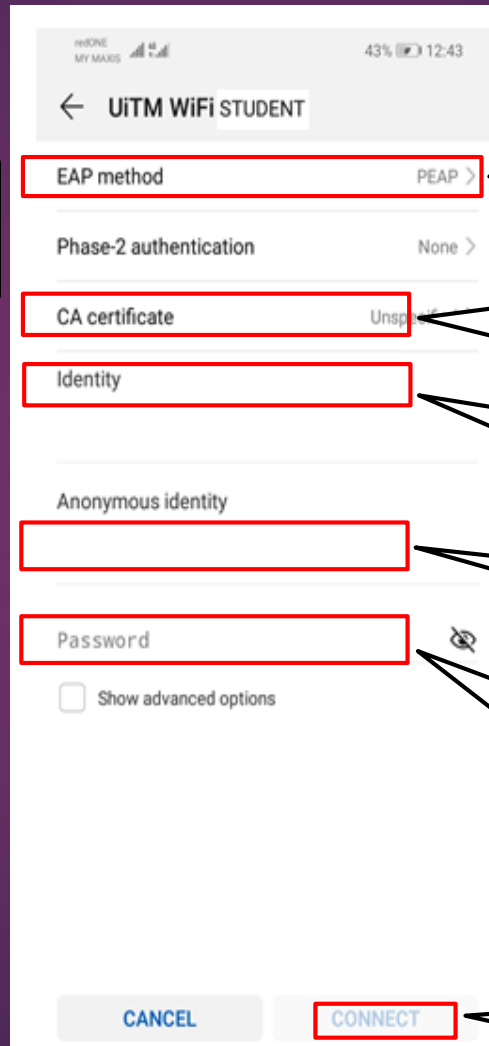

The screenshot shows the 'Uitm WiFi STAF Activation ID' web form. At the top, there is a navigation bar with a home icon and the text 'Uitm WiFi STAF Activation ID' and an 'Email' button. Below this is the header area featuring the Uitm logo and the text 'UNIVERSITI TEKNOLOGI MARA' and 'Pejabat Pembangunan Infrastruktur dan Infostruktur'. A green bar contains a checked checkbox and the text 'Email an Activation ID link'. A yellow bar contains an information icon and the text 'Enter your IC No. and your Uitm EMAIL ADDRESS to activate your password. You will receive the email, click the link inside to complete the activation.' Below this is the form area with two input fields: 'Staff IC No.' with the placeholder text 'NO KAD PENGENALAN' and 'Email' with the placeholder text '@uitm.edu.my' and 'ALAMAT EMEL'. A green 'Send' button is located below the input fields.

**PENGGUNA YANG TELAH
MENGAKTIFKAN WIFI ID**

ANDROID USER STAF

Pilih SSID
UiTM WiFi
STAF

Pilih PEAP

Pilih none
atau
do not validate
atau
(Unspecified)

Masukkan
webmail id
tanpa
@uitm.edu.my

Kosongkan

Masukkan
katalaluan

Klik Connect

Selesai

ANDROID USER STUDENT

Pilih SSID
UiTM WiFi
STUDENT

Pilih PEAP

Pilih none
atau
do not validate
atau
(Unspecified)

Student Portal
Username

Kosongkan

Masukkan
katalaluan
Student Portal

Klik Connect

Selesai

NOTEBOOK / PC USER

UiTM WiFi STAF Secured

Connect automatically

Connect

UiTM WiFi STUDENT Secured