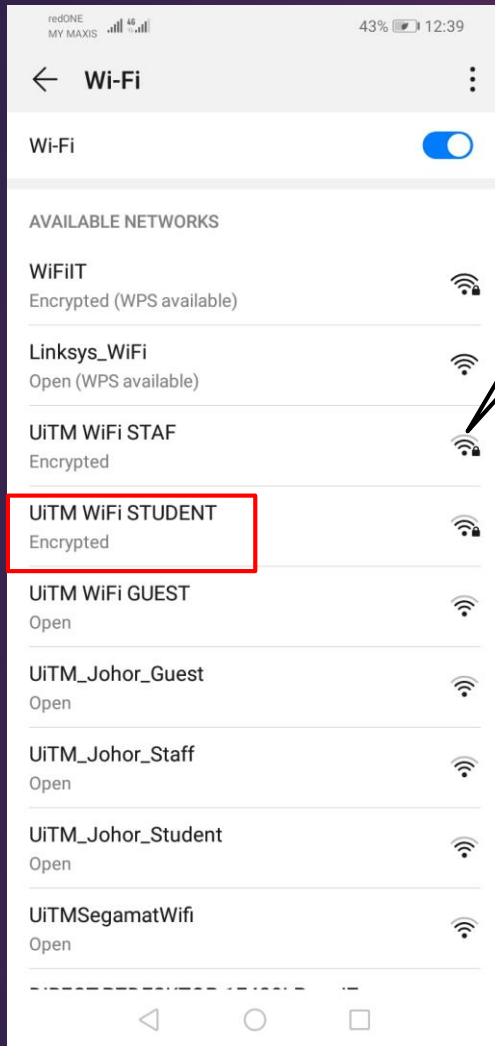

The screenshot shows the 'Uitm WiFi STAF Activation ID' web form. At the top, there is a navigation bar with a home icon and the text 'Uitm WiFi STAF Activation ID' and an 'Email' button. Below this is the header area featuring the Uitm logo and the text 'UNIVERSITI TEKNOLOGI MARA' and 'Pejabat Pembangunan Infrastruktur dan Infostruktur'. A green bar contains a checked checkbox and the text 'Email an Activation ID link'. A yellow bar contains an information icon and the text 'Enter your IC No. and your Uitm EMAIL ADDRESS to activate your password. You will receive the email, click the link inside to complete the activation.' Below this is the form area with two input fields: 'Staff IC No.' with the placeholder text 'NO KAD PENGENALAN' and 'Email' with the placeholder text '@uitm.edu.my' and 'ALAMAT EMEL'. A green 'Send' button is located below the input fields.

4. PENGESAHAN ID WIFI

* Webmail ID adalah emel rasmi UiTM

Contoh : (mrizal@uitm.edu.my) ID **mrizal**

* New Change Password adalah **katalaluan yang anda cipta**

AKAUN ANDA TELAH DIAKTIFKAN DAN ANDA BOLEH MENGGUNAKAN SSID UiTM WIFI STAF

**PENGGUNA YANG TELAH
MENGAKTIFKAN WIFI ID**

ANDROID USER STAF

Pilih SSID
UiTM WiFi
STAF

Pilih PEAP

Pilih none
atau
do not validate
atau
(Unspecified)

Masukkan
webmail id
tanpa
@uitm.edu.my

Kosongkan

Masukkan
katalaluan

Klik Connect

Selesai

ANDROID USER STUDENT

Pilih SSID
UiTM WiFi
STUDENT

Pilih PEAP

Pilih none
atau
do not validate
atau
(Unspecified)

Student Portal
Username

Kosongkan